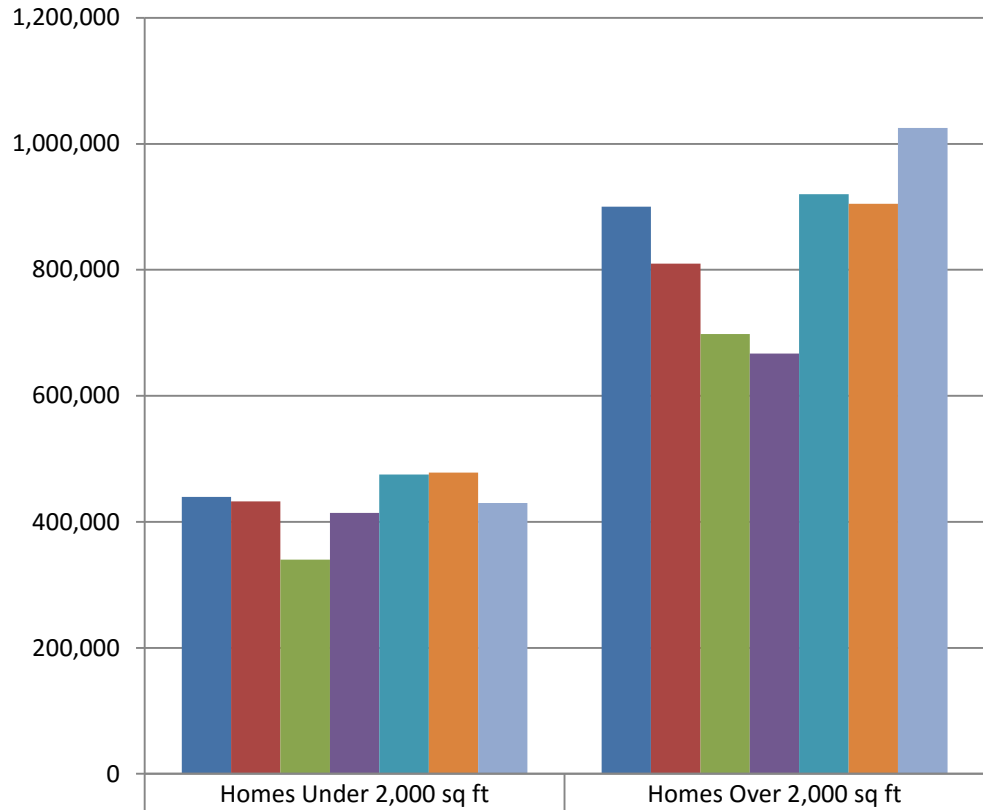

Median Single Family Home Sales Prices in Mammoth Lakes

	Homes Under 2,000 sq ft	Homes Over 2,000 sq ft
■ Median price 6/2009-6/2010	439,500	900,000
■ Median price 6/2010-6/2011	432,500	810,000
■ Median price 6/2011-6/2012	340,000	698,000
■ Median price 6/2012-6/2013	414,000	667,000
■ Median price 6/2013 - 6/2014	475,000	920,000
■ Median price 6/2014 - 6/2015	478,000	905,000
■ Median price 6/2015 - 6/2016	430,000	1,025,000